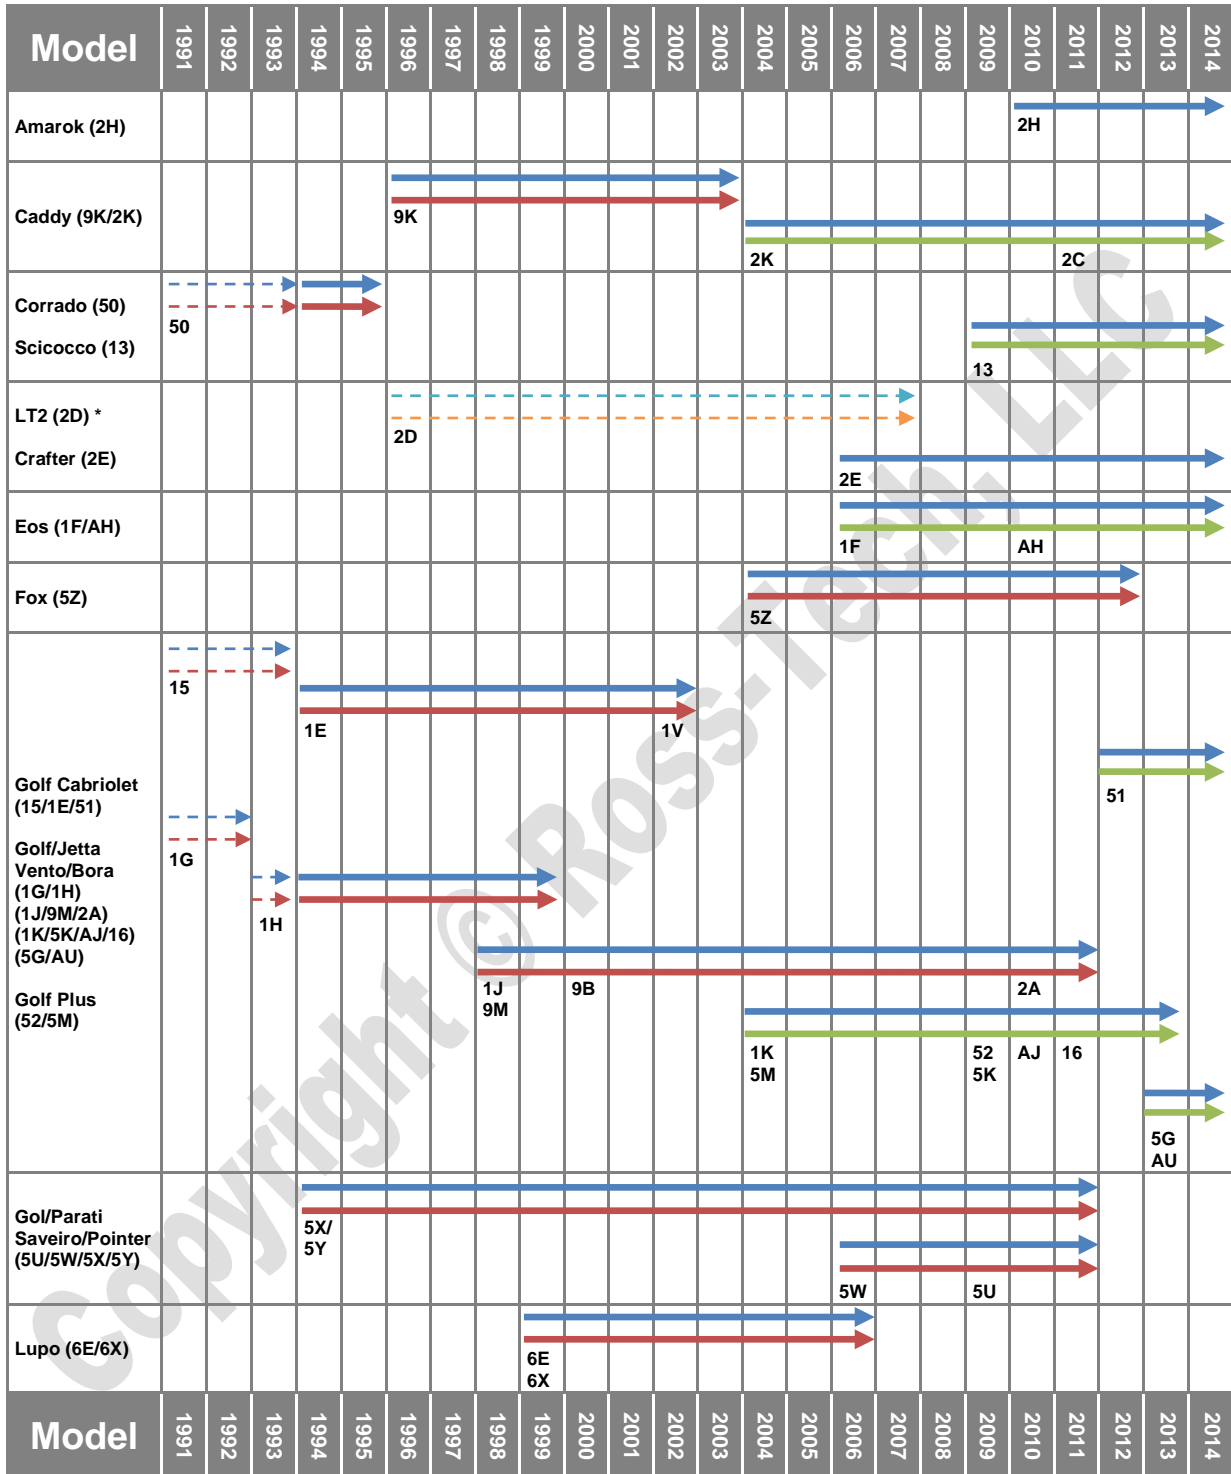

VCDS Compatibility Charts

Volkswagen

- —> = HEX+CAN Interface
- —> = HEX, KEY/KII Interface
- —> = Micro-CAN Interface
- - -> = HEX+CAN Interface with 2x2 Adapter
- - -> = HEX, KEY/KII Interface with 2x2 Adapter
- - -> = HEX+CAN Interface with LT Adapter *
- - -> = HEX, KEY/KII Interface with LT Adapter *

*) Engine (01), Immobilizer (25) only